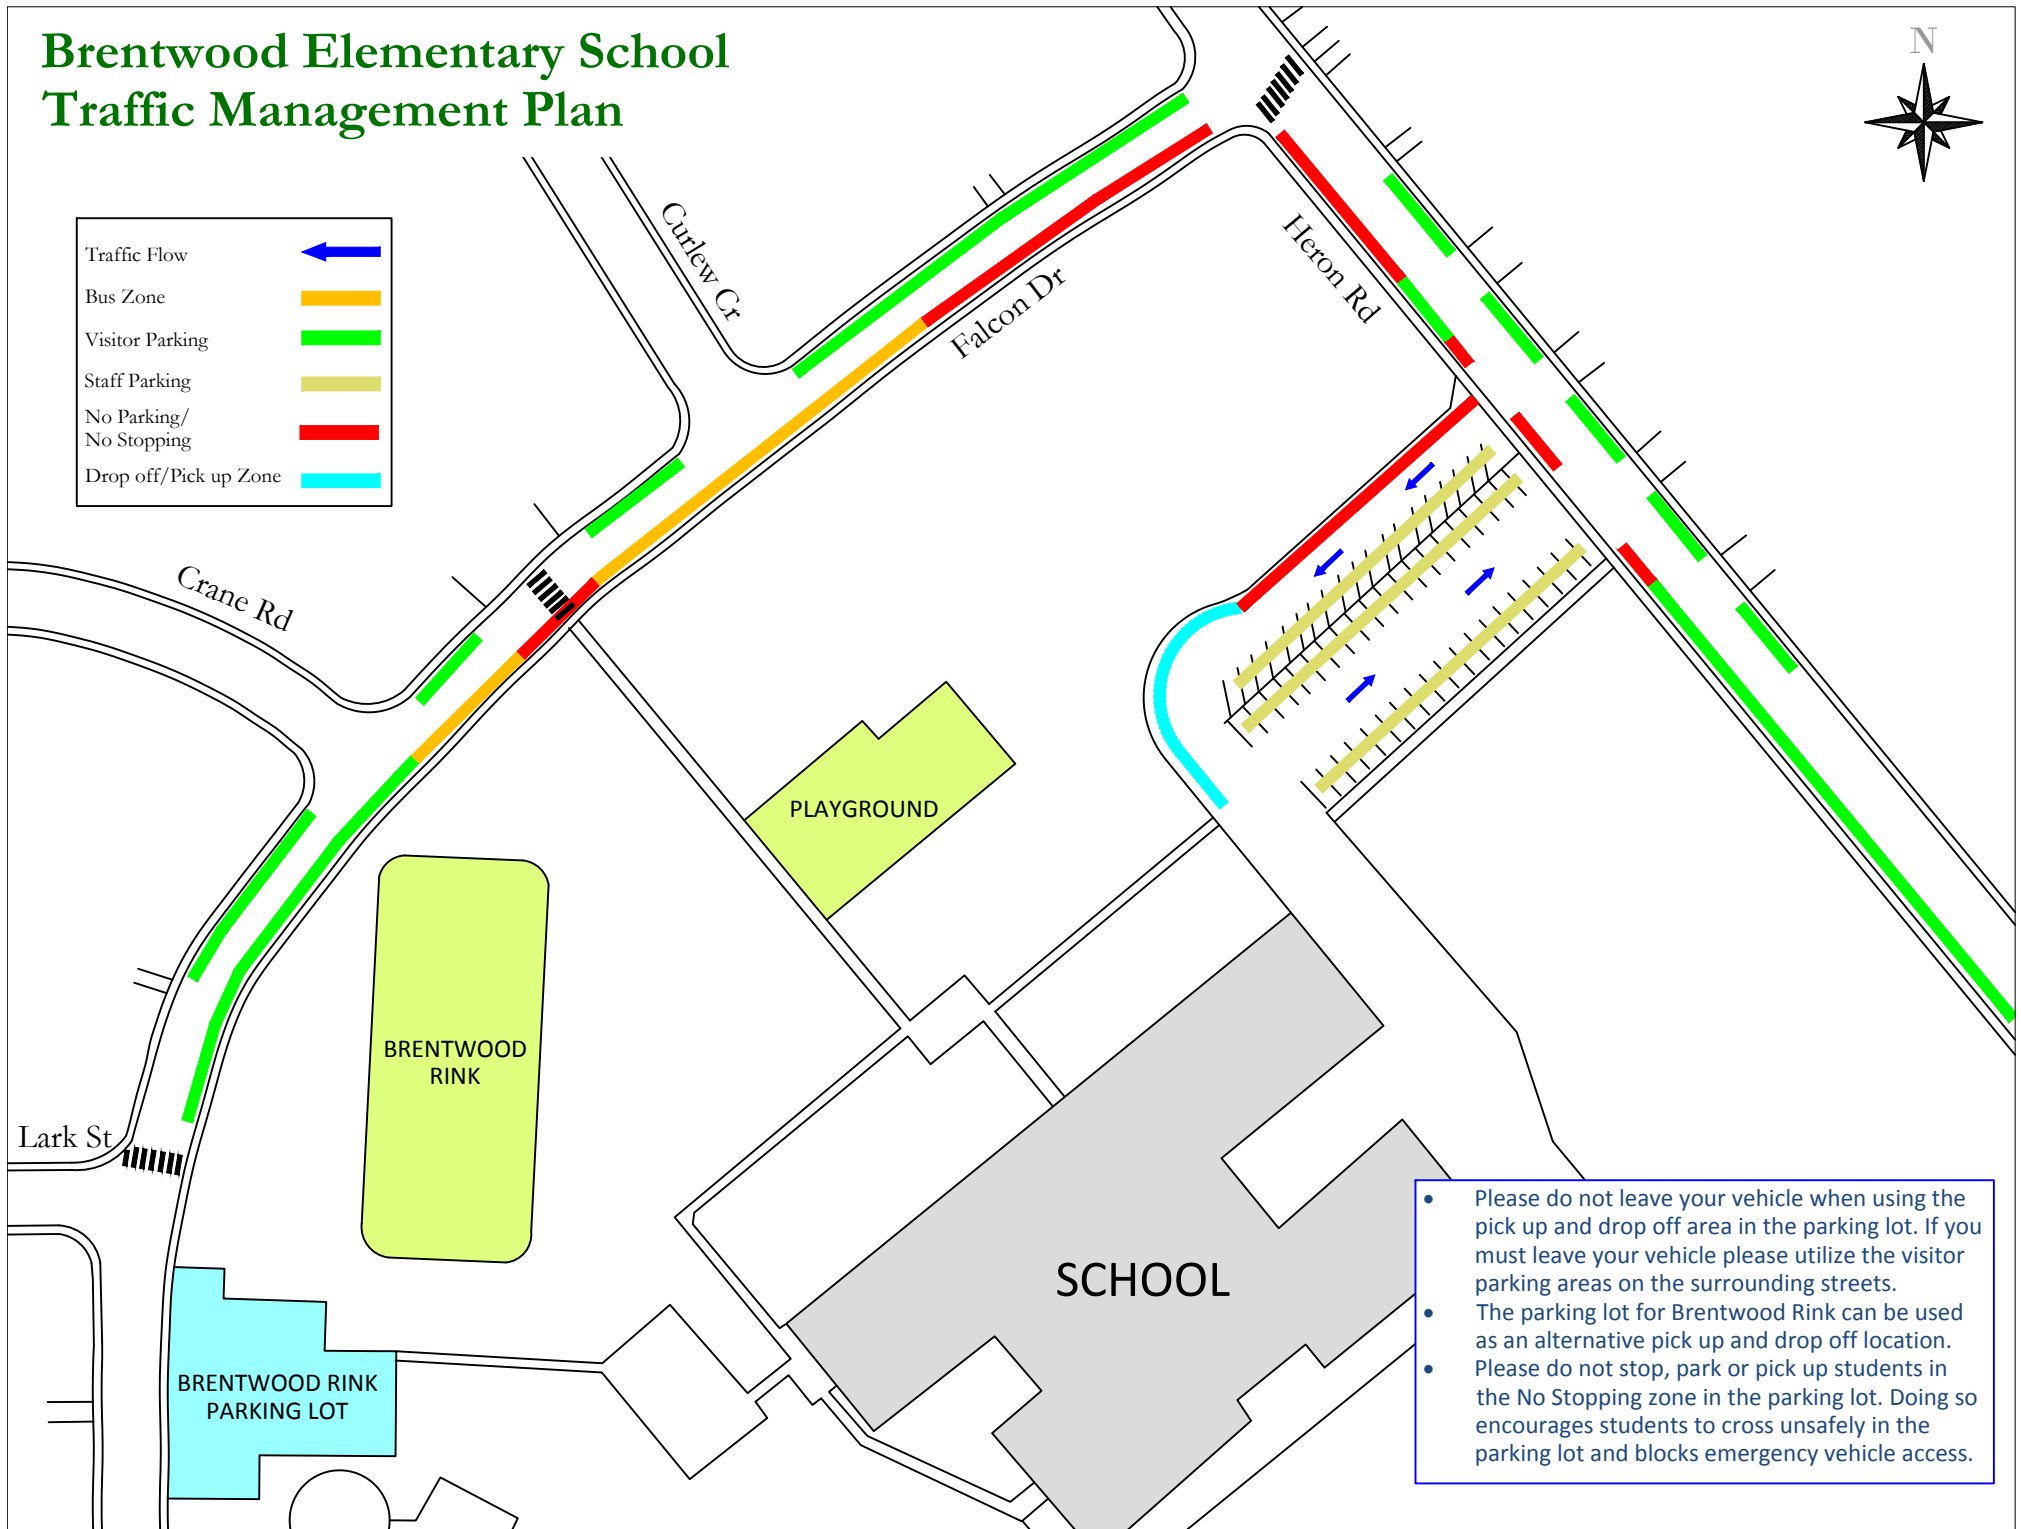

Brentwood Elementary School Traffic Management Plan

Traffic Flow	
Bus Zone	
Visitor Parking	
Staff Parking	
No Parking/ No Stopping	
Drop off/Pick up Zone	

- Please do not leave your vehicle when using the pick up and drop off area in the parking lot. If you must leave your vehicle please utilize the visitor parking areas on the surrounding streets.
- The parking lot for Brentwood Rink can be used as an alternative pick up and drop off location.
- Please do not stop, park or pick up students in the No Stopping zone in the parking lot. Doing so encourages students to cross unsafely in the parking lot and blocks emergency vehicle access.