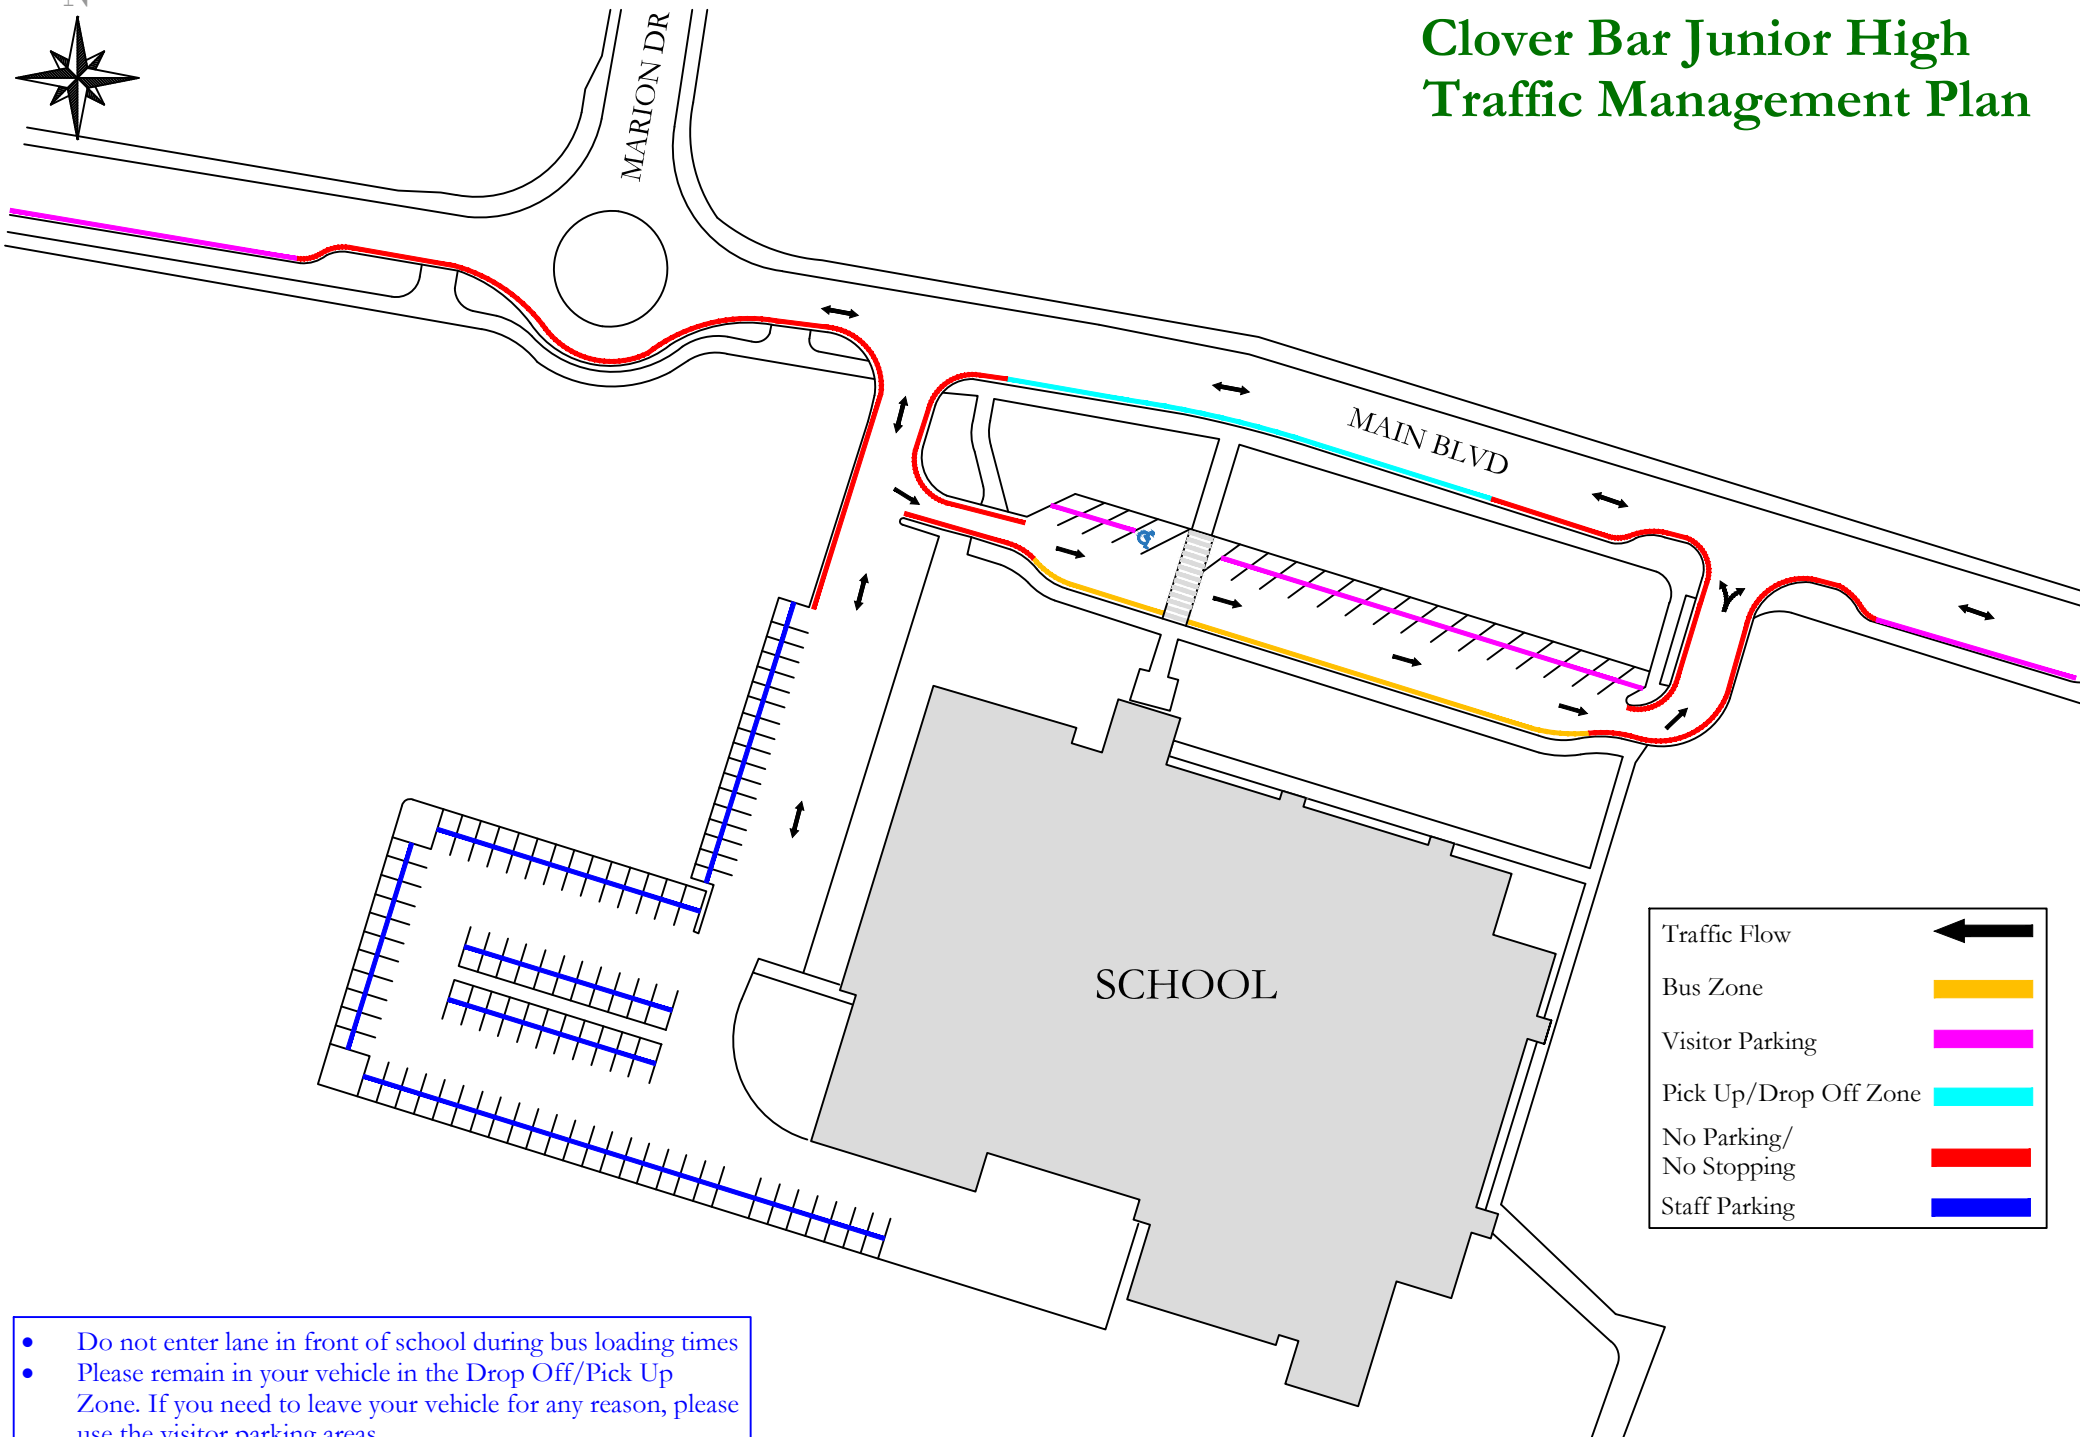

Clover Bar Junior High Traffic Management Plan

Traffic Flow	
Bus Zone	
Visitor Parking	
Pick Up/Drop Off Zone	
No Parking/ No Stopping	
Staff Parking	

- Do not enter lane in front of school during bus loading times
- Please remain in your vehicle in the Drop Off/Pick Up Zone. If you need to leave your vehicle for any reason, please use the visitor parking areas.
- Do not park or stop in the transit zones on Main Boulevard.
- Do not use Staff Parking lot for pick up or drop off.