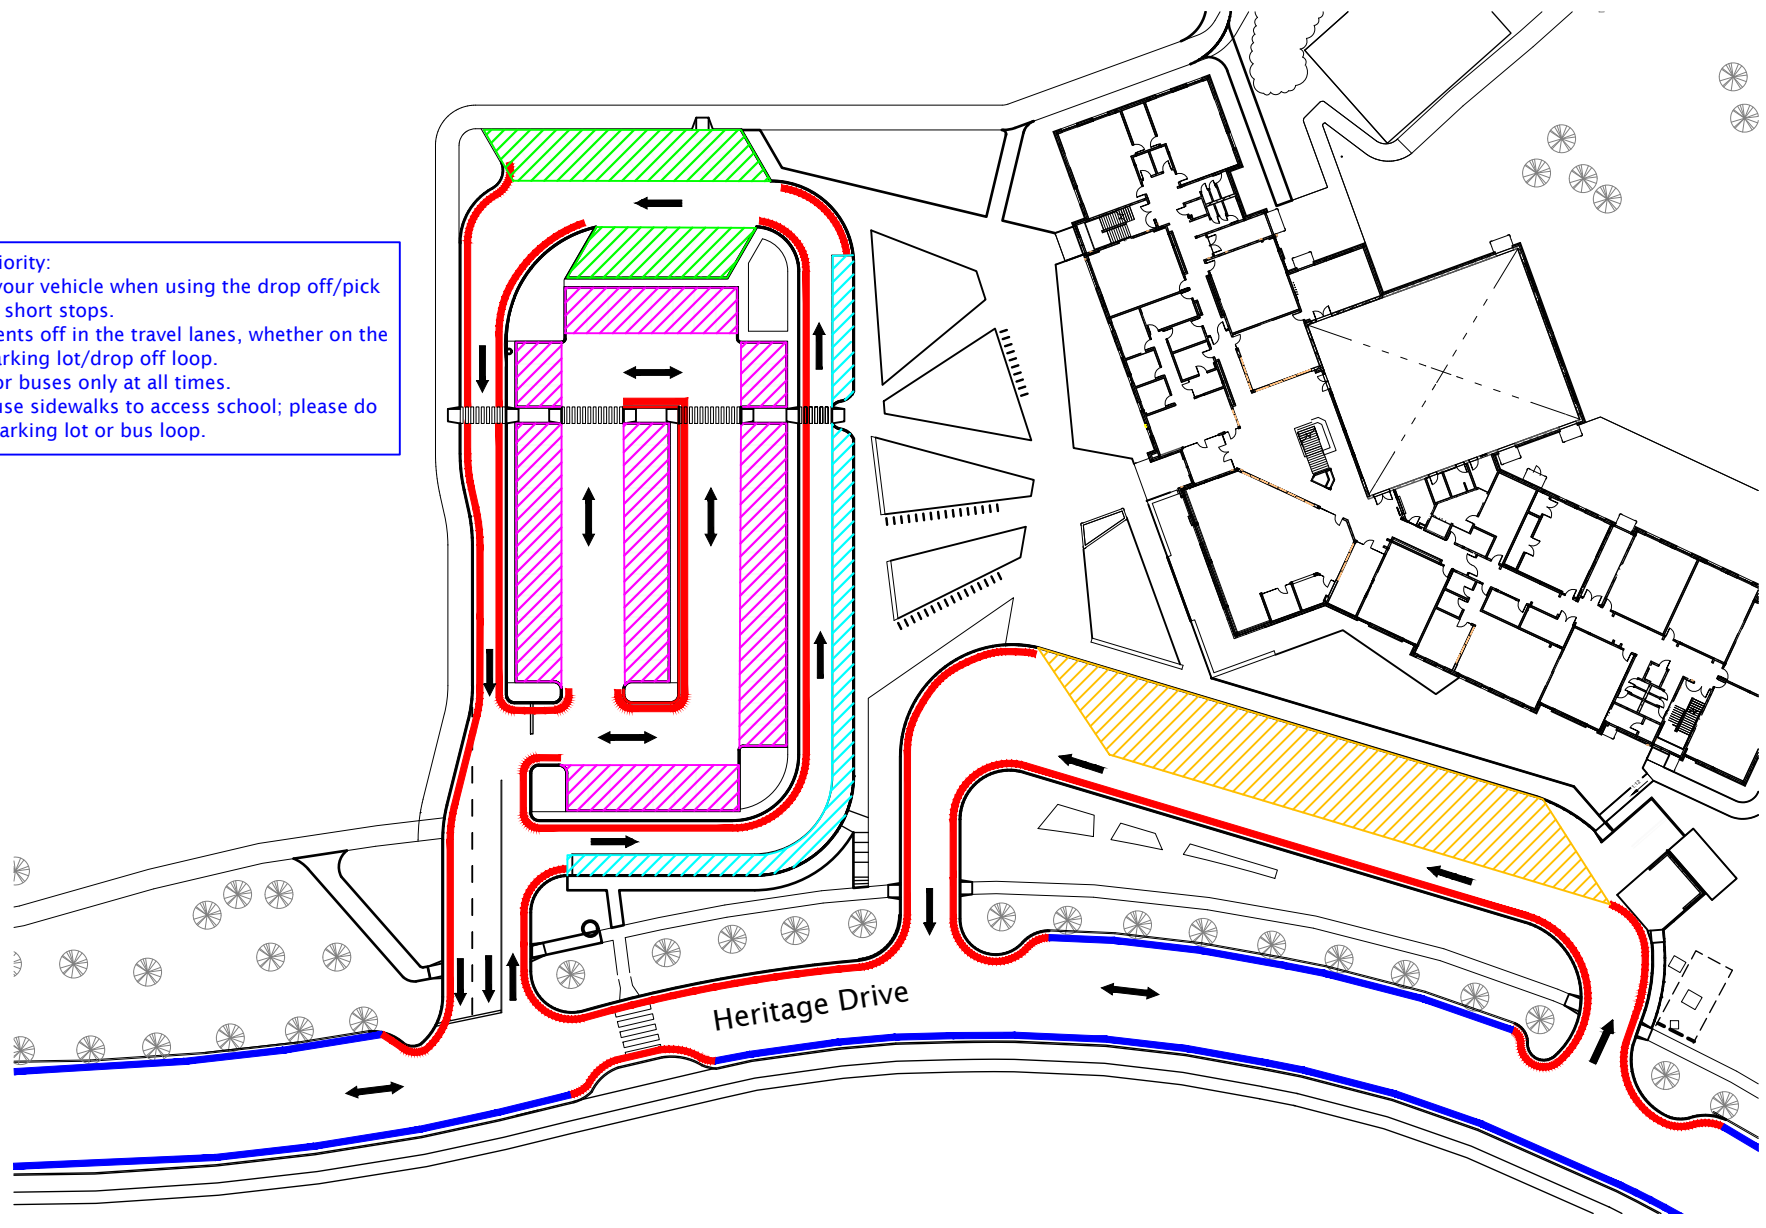

**Student safety is our priority:**

- Please remain in your vehicle when using the drop off/pick up zone, even for short stops.
- Do not drop students off in the travel lanes, whether on the street or in the parking lot/drop off loop.
- The bus loop is for buses only at all times.
- Students should use sidewalks to access school; please do not cut through parking lot or bus loop.

**LEGEND**

- Traffic Flow
- Drop Off/ Pick Up Zone
- Bus Zone
- No Parking/ No stopping

- Staff Parking
- Visitors Parking
- Alternate Drop Off/ Pick Up and Visitor Parking