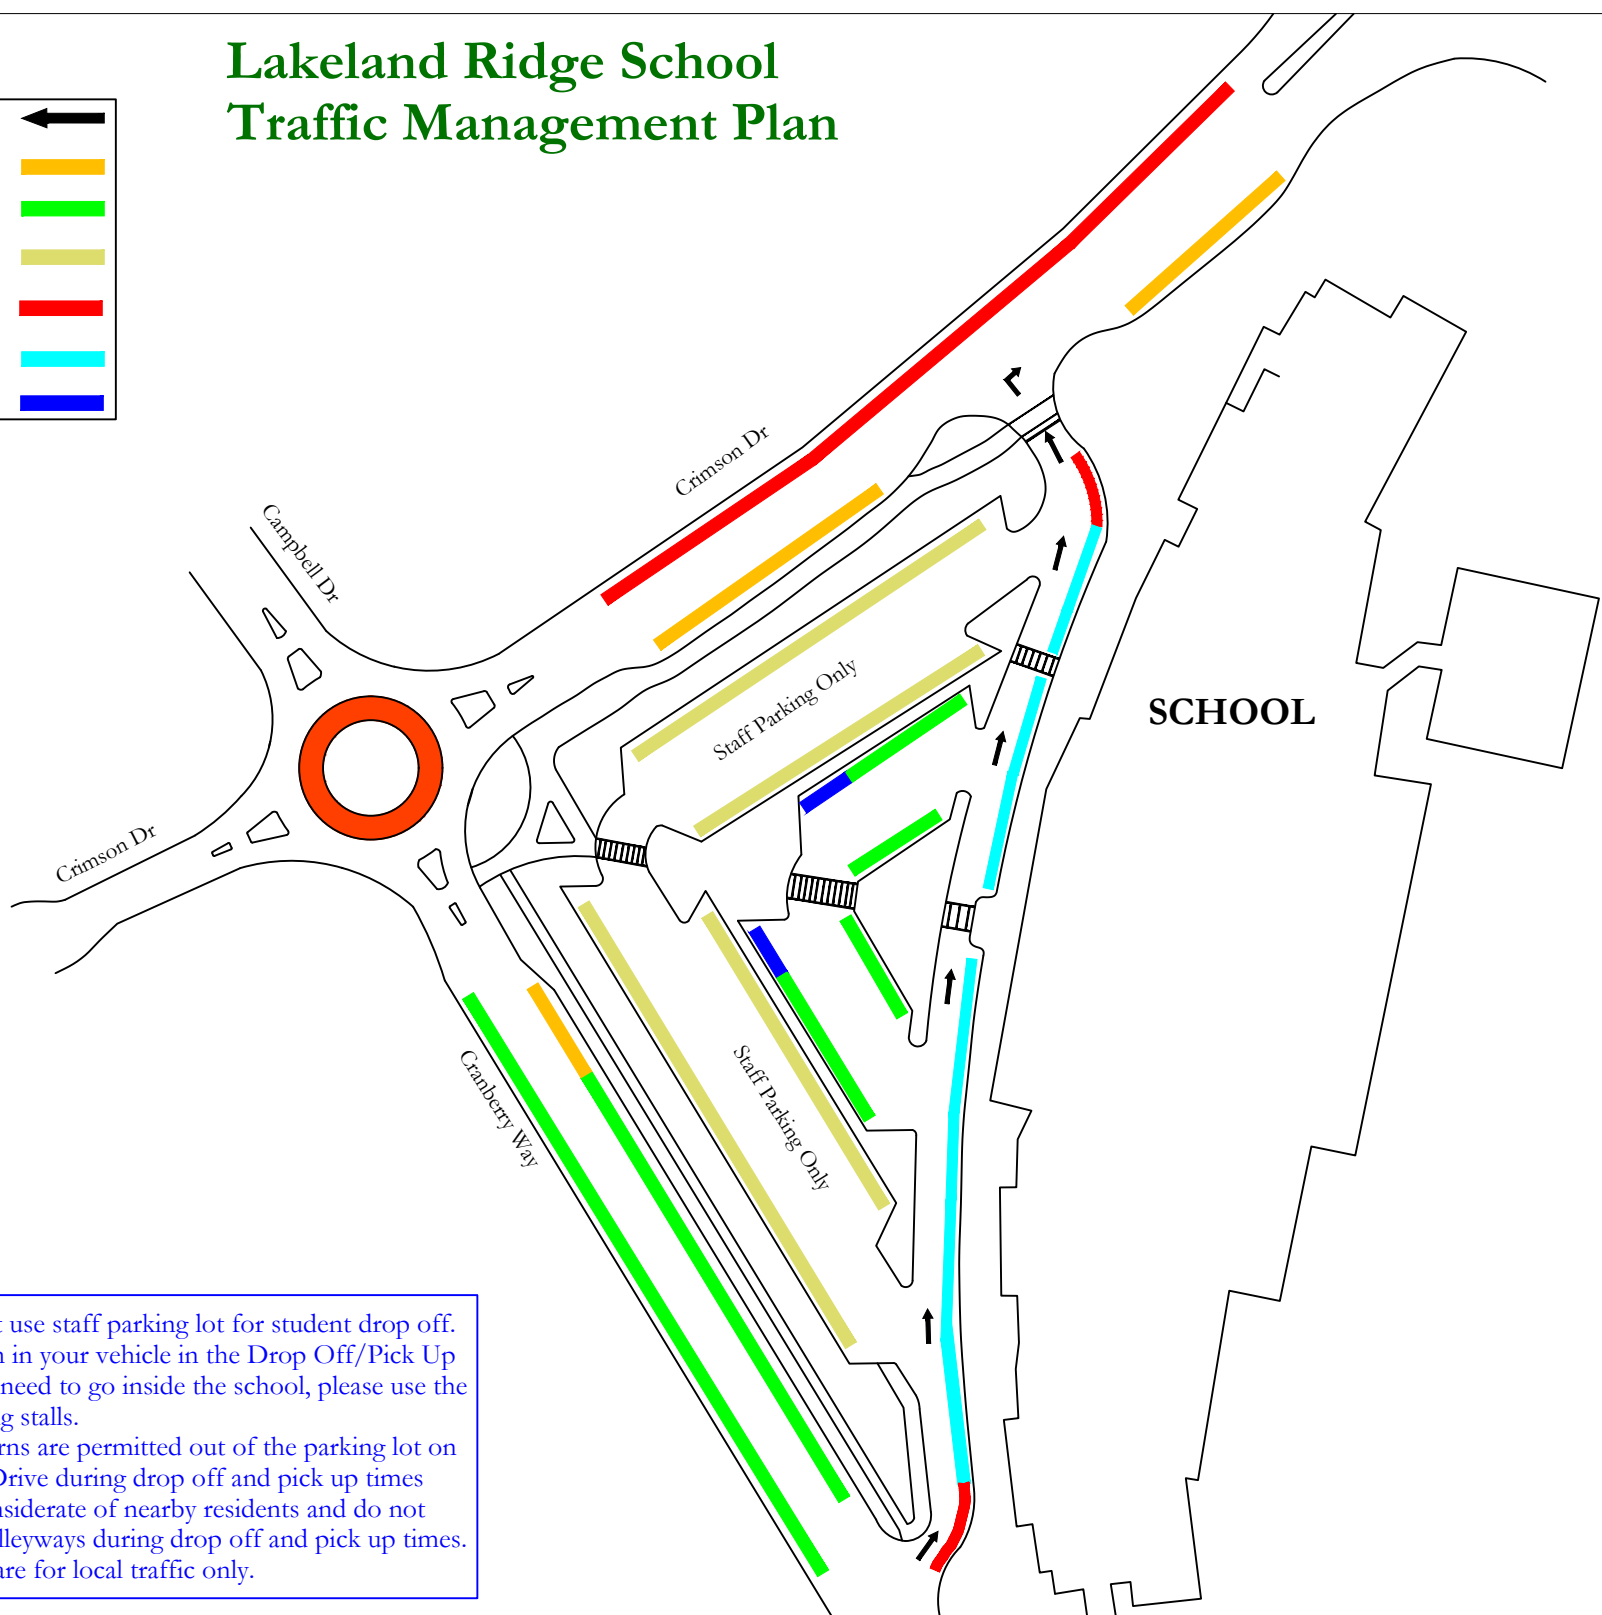

# Lakeland Ridge School Traffic Management Plan

Traffic Flow	←
Bus Zone	Yellow bar
Visitor Parking	Green bar
Staff Parking	Light Green bar
No Parking/ No Stopping	Red bar
Drop off/Pick up Zone	Cyan bar
Accessible Parking	Blue bar

- Please do not use staff parking lot for student drop off.
- Please remain in your vehicle in the Drop Off/Pick Up Zone. If you need to go inside the school, please use the visitor parking stalls.
- Only right turns are permitted out of the parking lot on to Crimson Drive during drop off and pick up times
- Please be considerate of nearby residents and do not drive in the alleyways during drop off and pick up times. These alleys are for local traffic only.