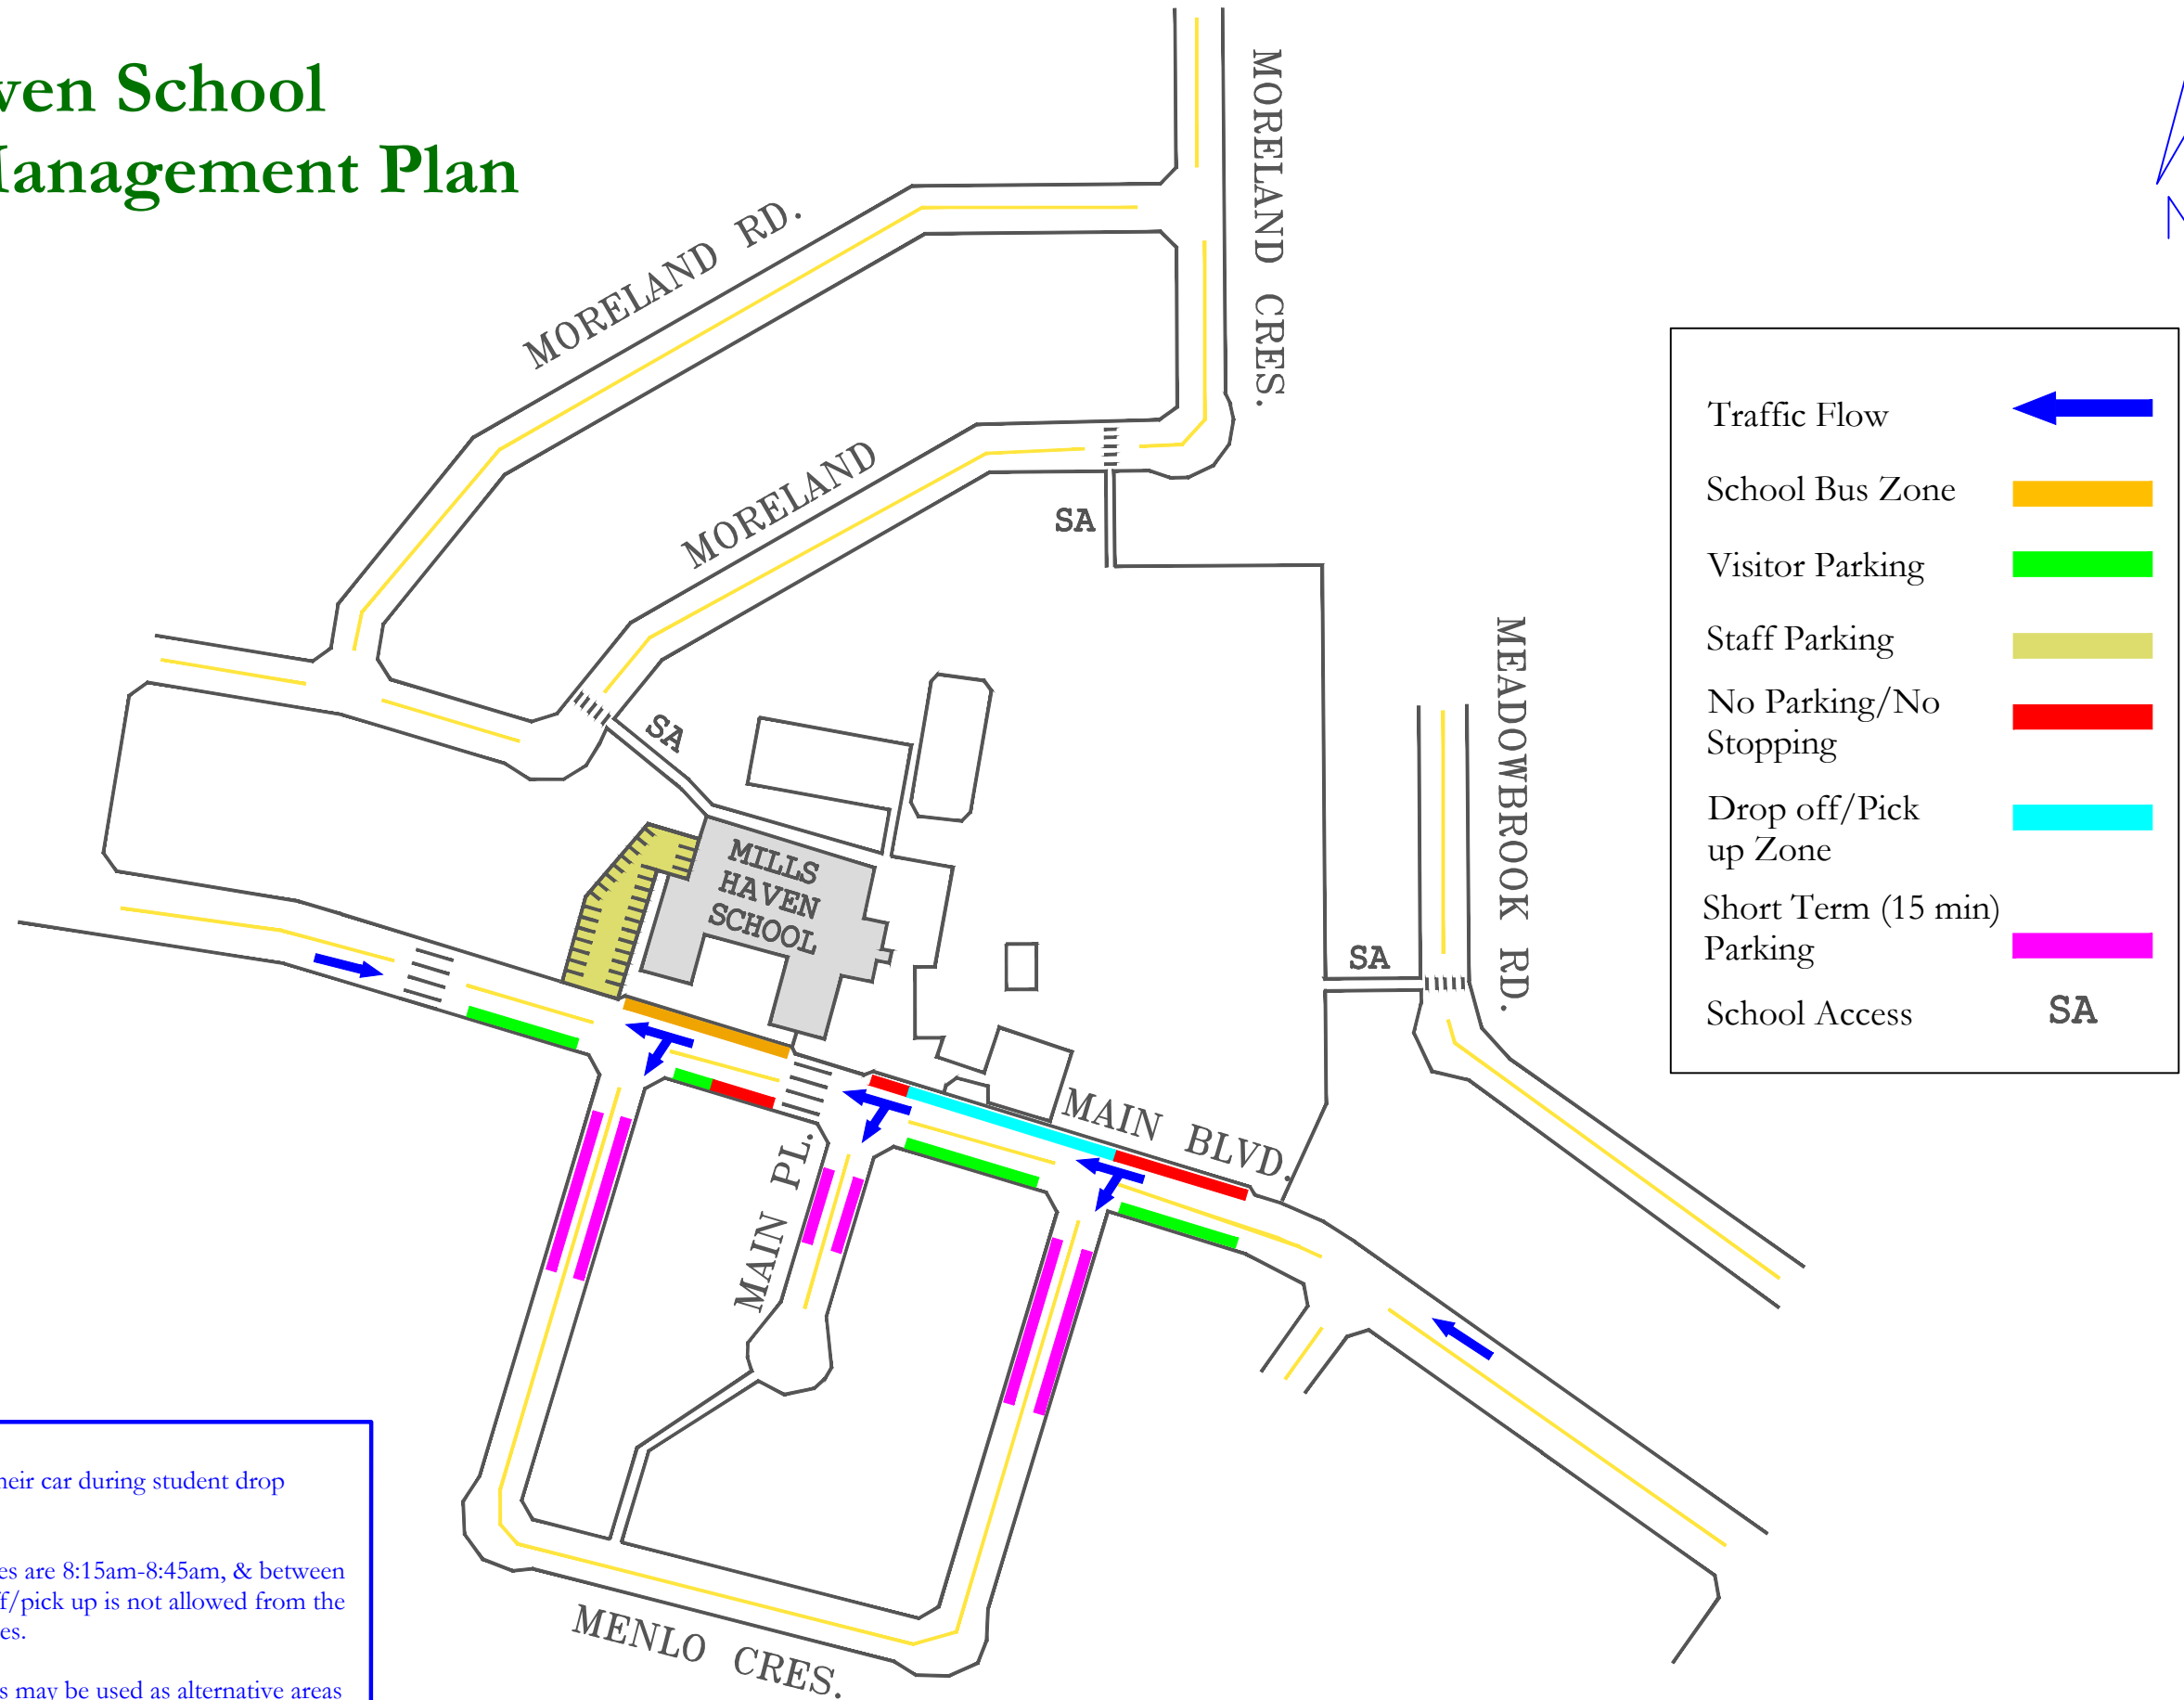

Mills Haven School Traffic Management Plan

Drop off/Pick up Zone:

Parents are requested to stay in their car during student drop off/pick up.

School Bus Zone:

School bus drop off/pick up times are 8:15am-8:45am, & between 3:00pm-3:30pm. Student drop off/pick up is not allowed from the school bus zone during these times.

School Access:

The roads next to school accesses may be used as alternative areas for drop off/pick up or short term parking.