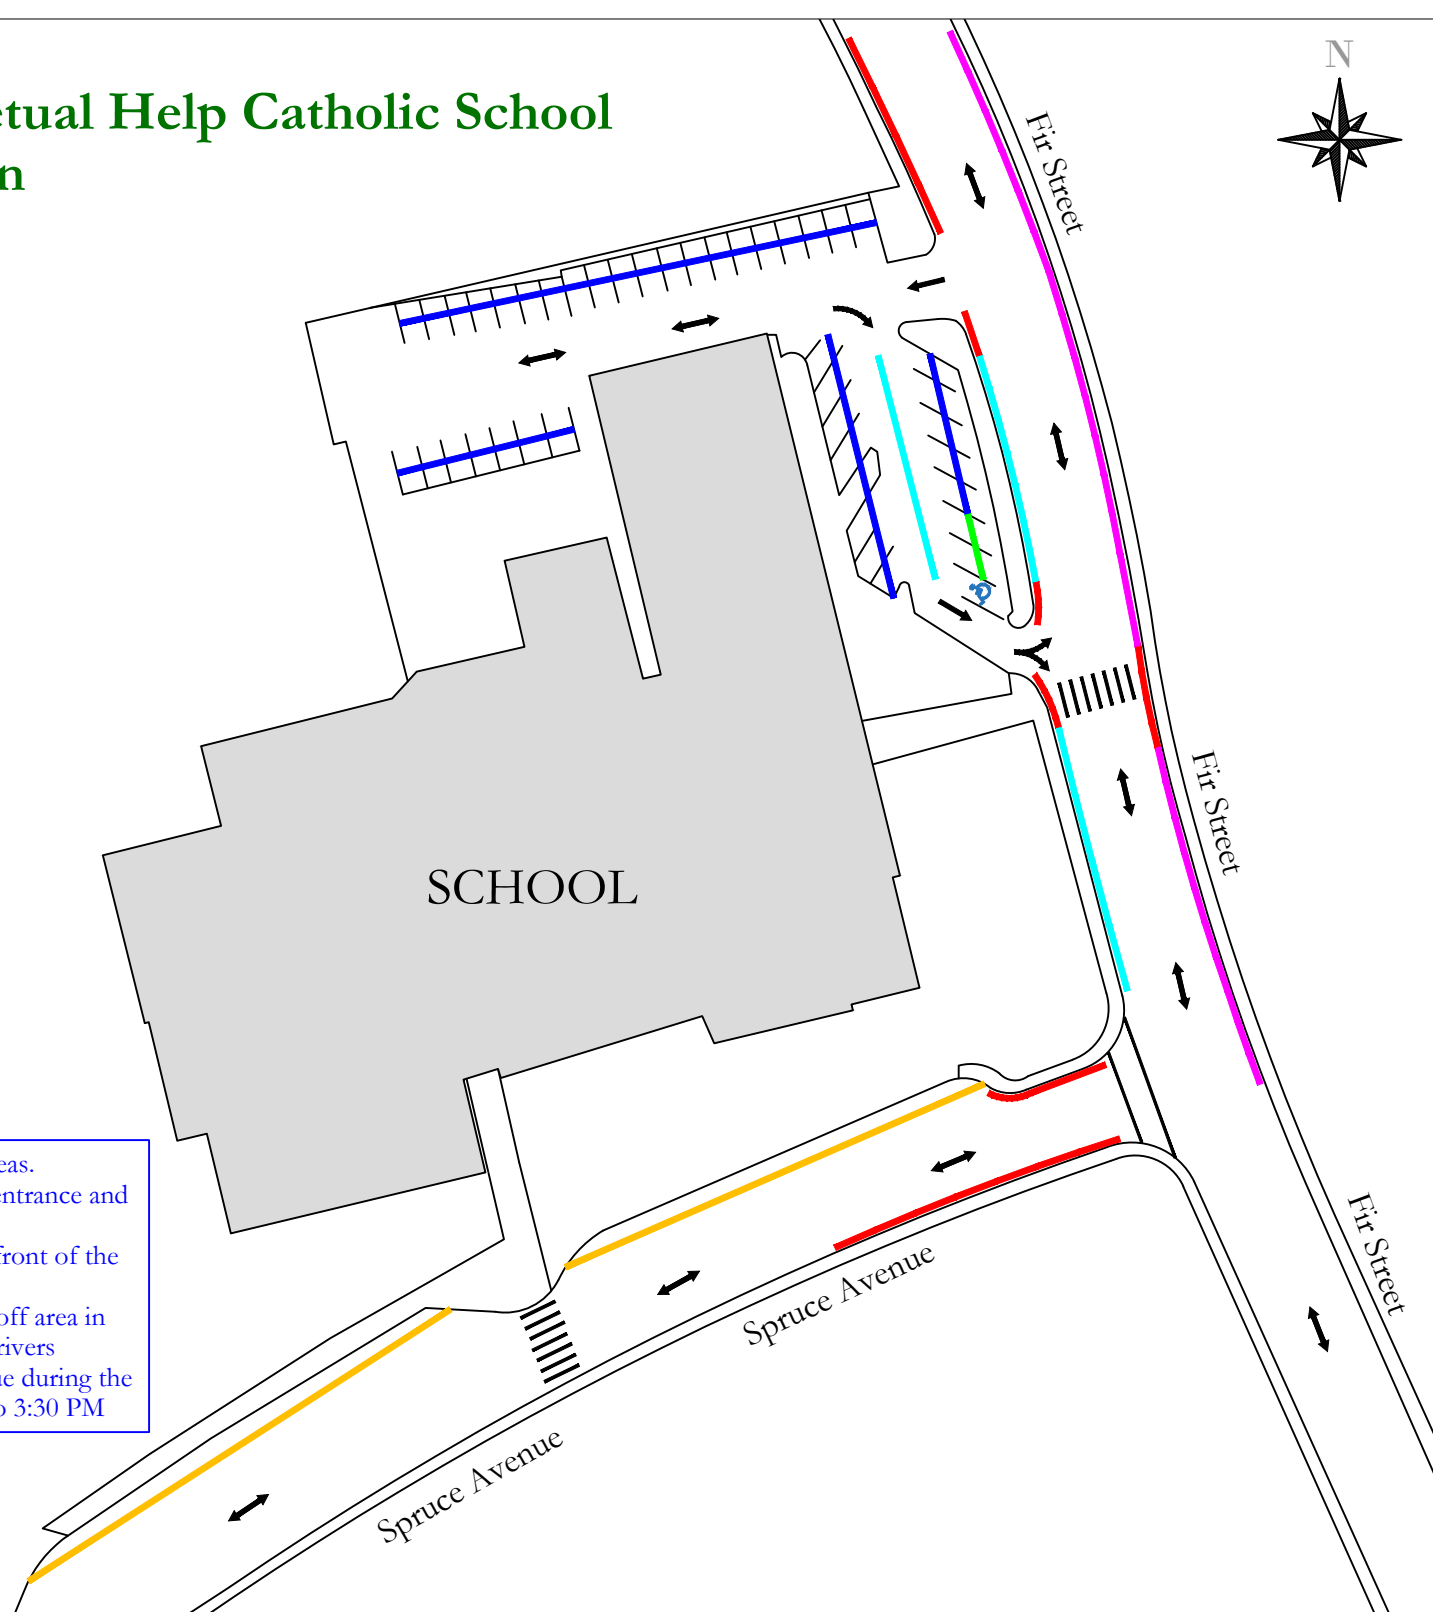

# École Our Lady of Perpetual Help Catholic School Traffic Management Plan

Traffic Flow	
Bus Zone	
Visitor Parking	
Staff Parking	
No Parking/ No Stopping	
Drop off/Pick up Zone	
Short Term Parking	

- Parents are encouraged to use designated drop-off areas.
- Please enter the school parking area using the north entrance and exit via the south entrance.
- If visiting the school, please use the visitor's stalls in front of the school or the short term-parking areas on Fir Street
- Exercise caution when leaving the pick-up and drop-off area in the parking lot. Look out for pedestrians and other drivers
- Please do not park in the bus zones on Spruce Avenue during the specified times of 8:30 AM - 9:30 AM and 2:30 PM to 3:30 PM