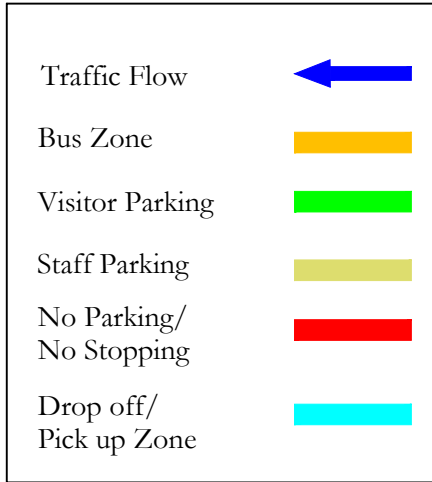

Pine Street Elementary School Traffic Management Plan

- Please stay in your car when using the drop off/pick up zone in front of the school.
- School bus drop off/pick up times are 8:15am-8:45am, 11:00am-11:30am, 12:15pm-12:45pm & between 3:00pm-3:30pm and Student drop off/pick up is not allowed from Bus Zone during these times.
- Please demonstrate safe crossing techniques for your child by using crosswalks to access the school rather than jaywalking.
- Parents are also requested not to park within 5m of a crosswalk or parking lot access.