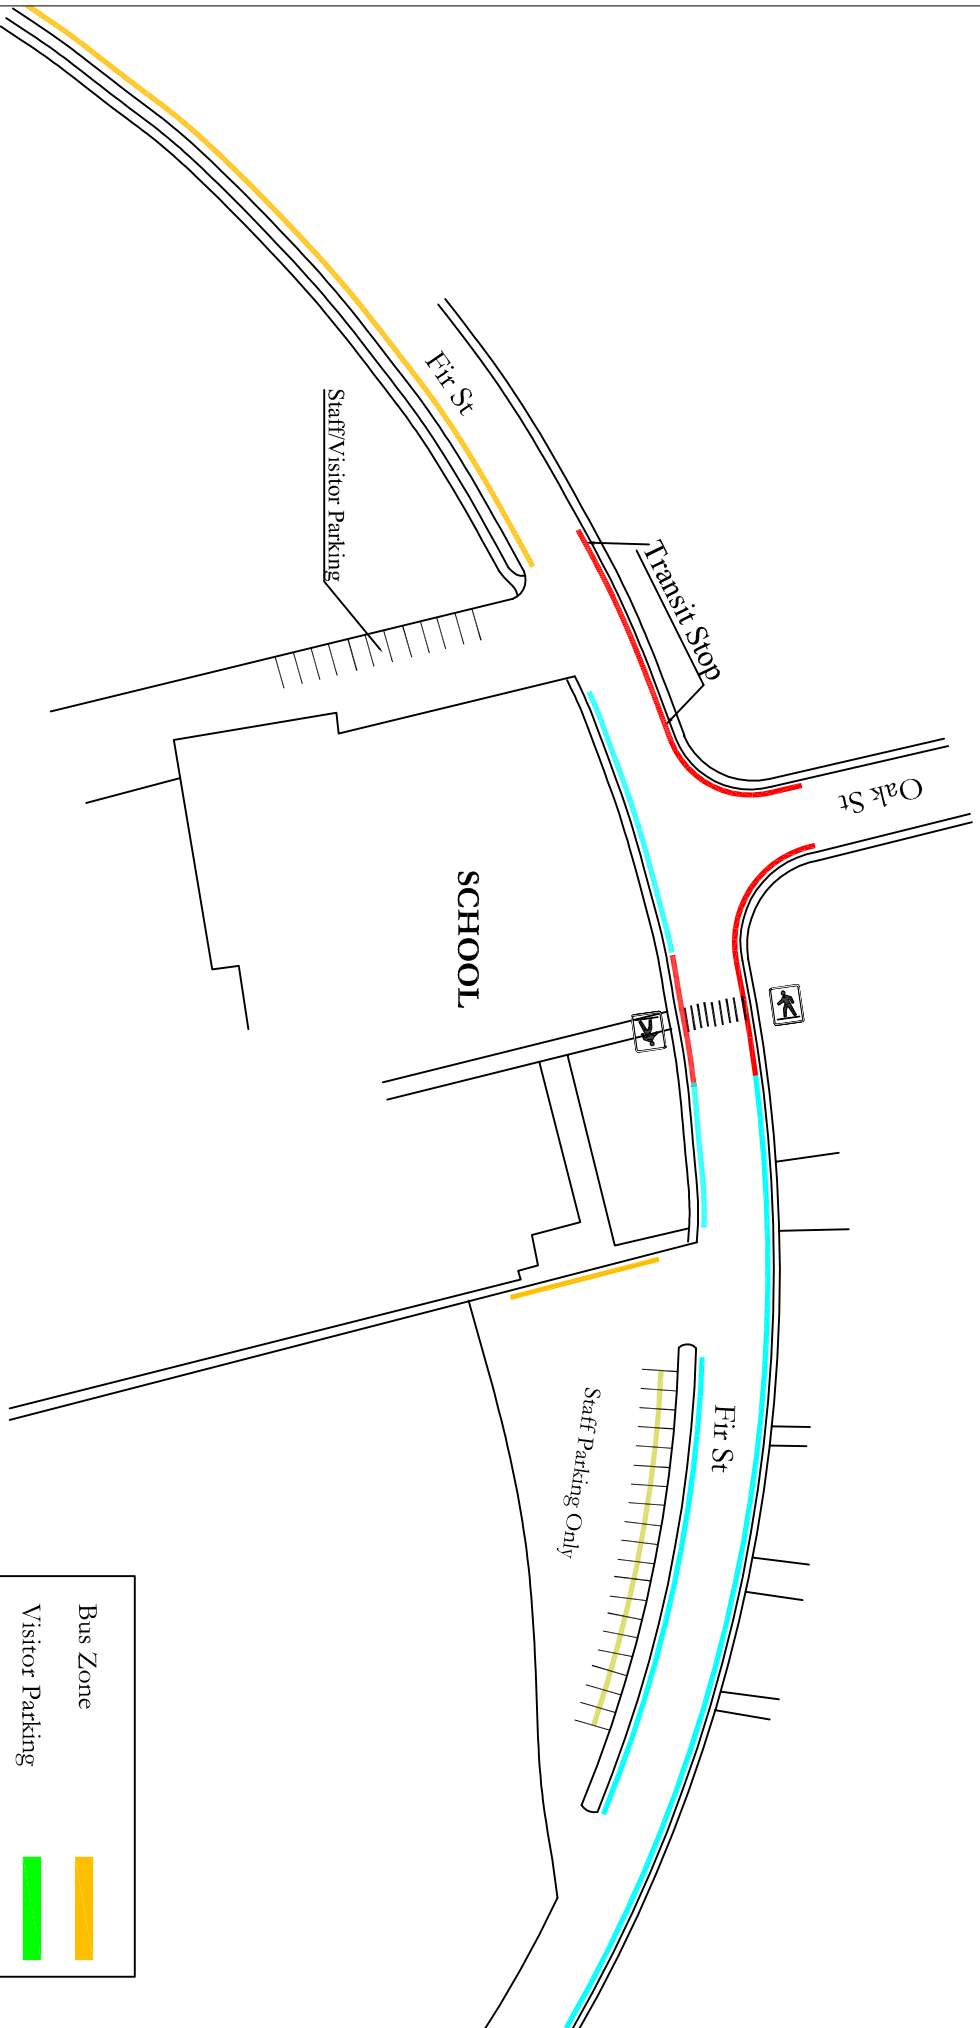

Sherwood Heights School Traffic Management Plan

- Parents are encouraged to use designated drop-off areas.
- Please do not use staff parking lot on the east side of School for student drop-off or pick-up.
- Parents are requested not to park within 5 metres of the crosswalk

Bus Zone	
Visitor Parking	
Staff Parking	
No Parking/ No Stopping	
Drop-off/ Pick-up Zone	