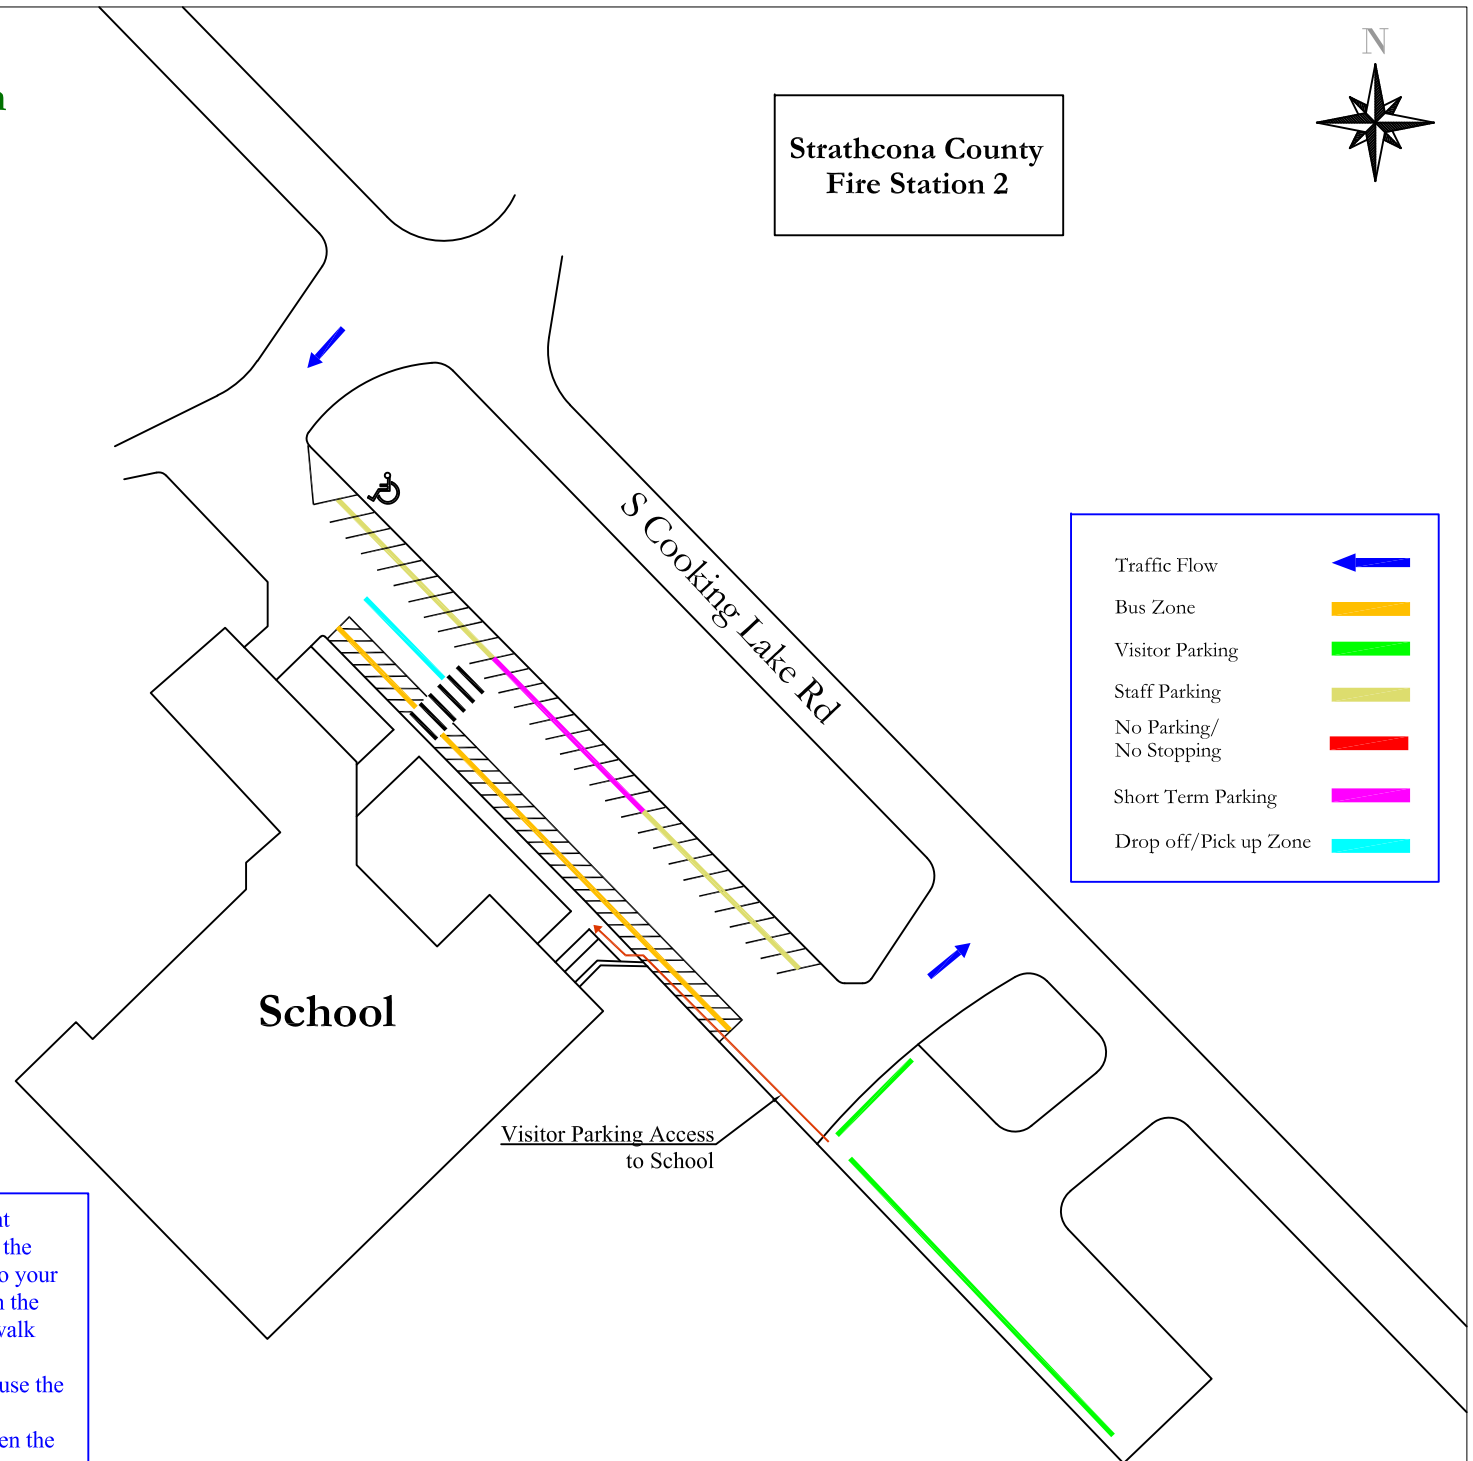

# St Lukes Catholic School Traffic Management Plan

Strathcona County  
Fire Station 2

- If you are dropping off/picking up your student when buses are in the lot, please only do so in the space immediately in front of the crosswalk, so your child can utilize the crosswalk to pass between the buses. Ensure that you do not block the crosswalk for others who are trying to use it.
- Once the buses leave, parents are welcome to use the bus zone for drop off/pick up.
- Parents and students should never walk between the buses.