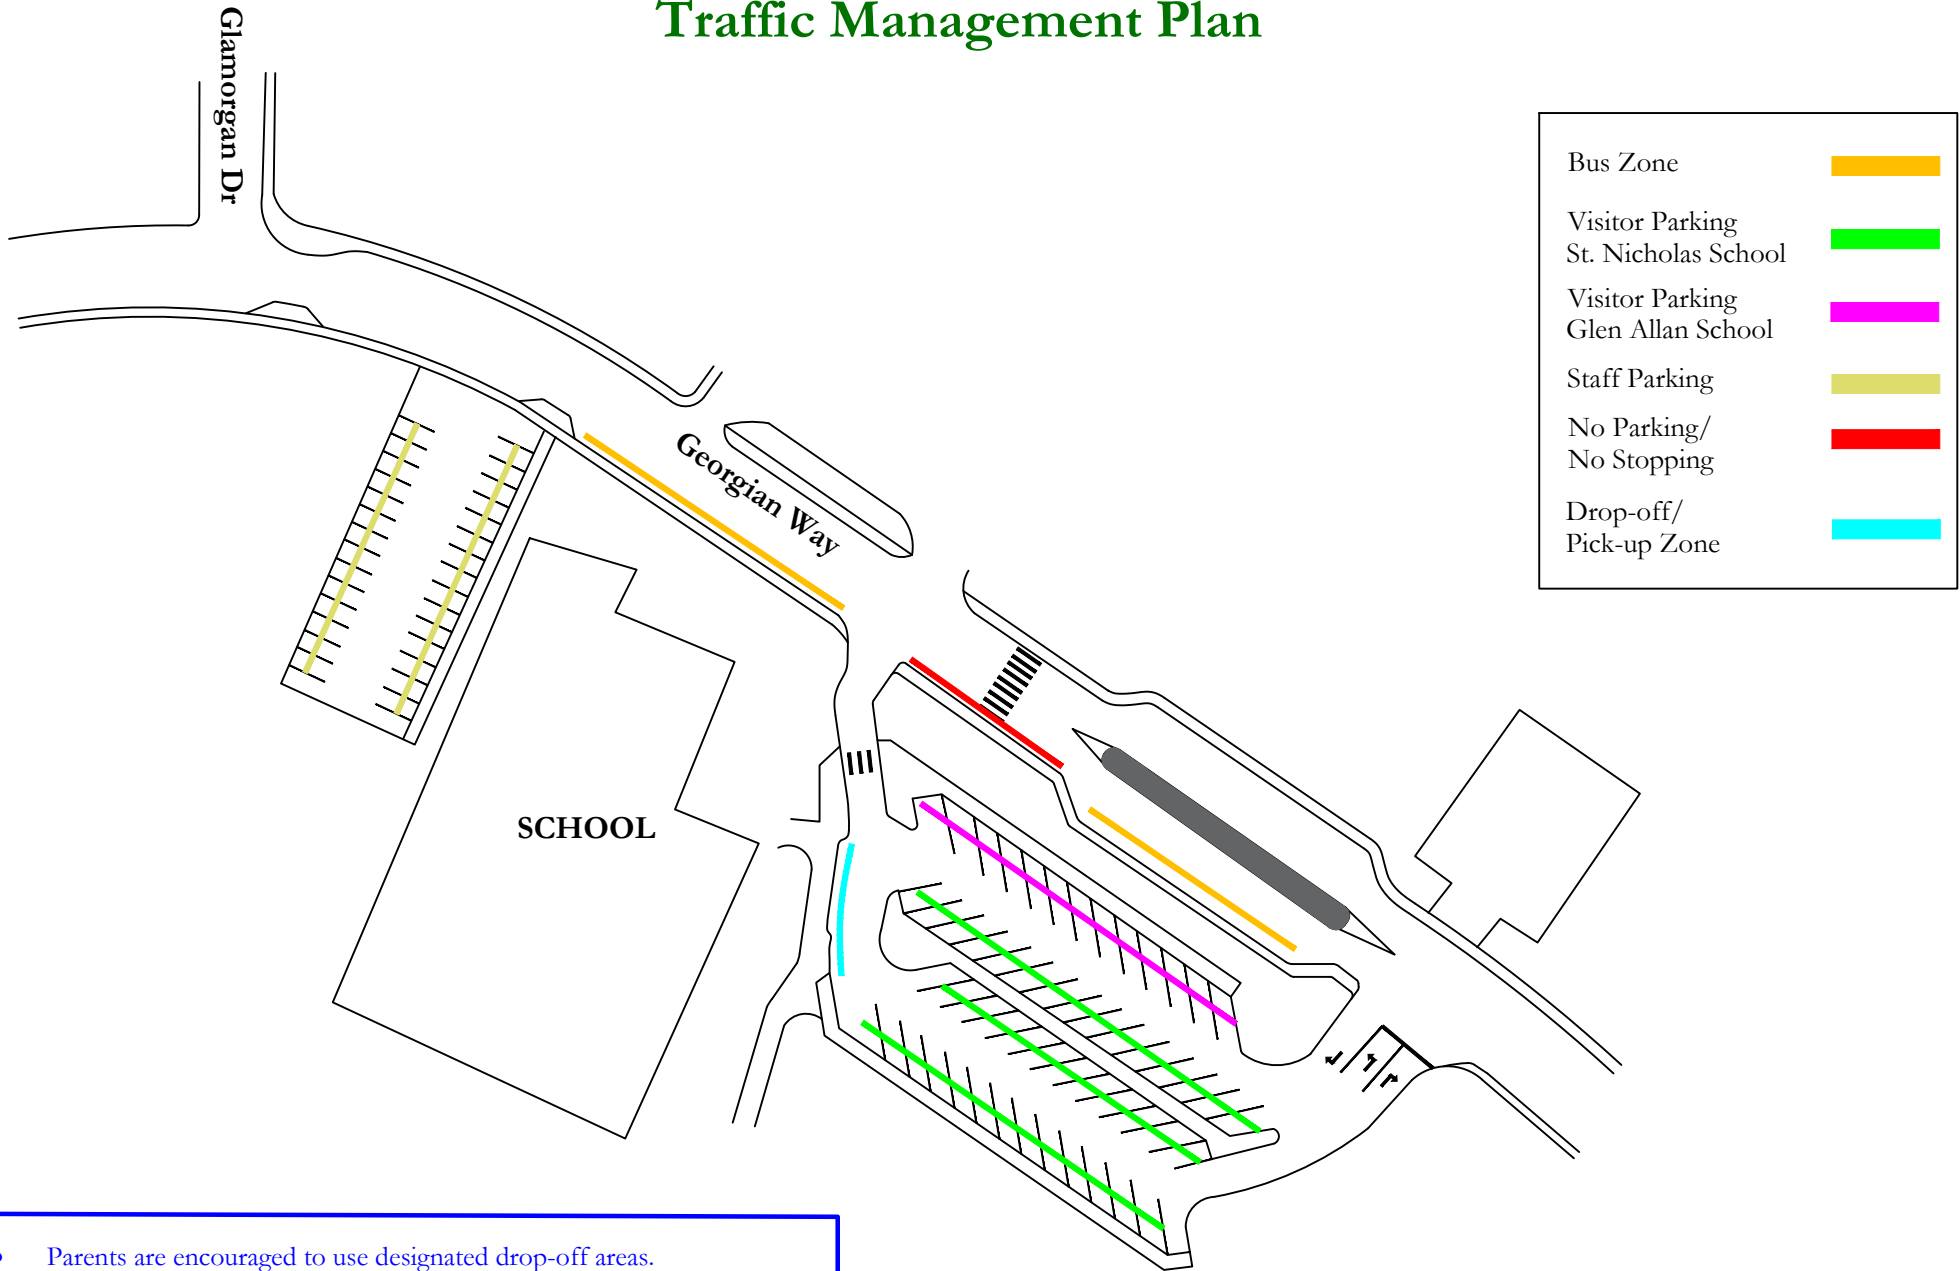

St. Nicholas Catholic School Traffic Management Plan

- Parents are encouraged to use designated drop-off areas.
- Please do not use staff parking lot on the east side of School for student drop-off or pick-up.
- Parents are requested not to park within 5 metres of the crosswalk