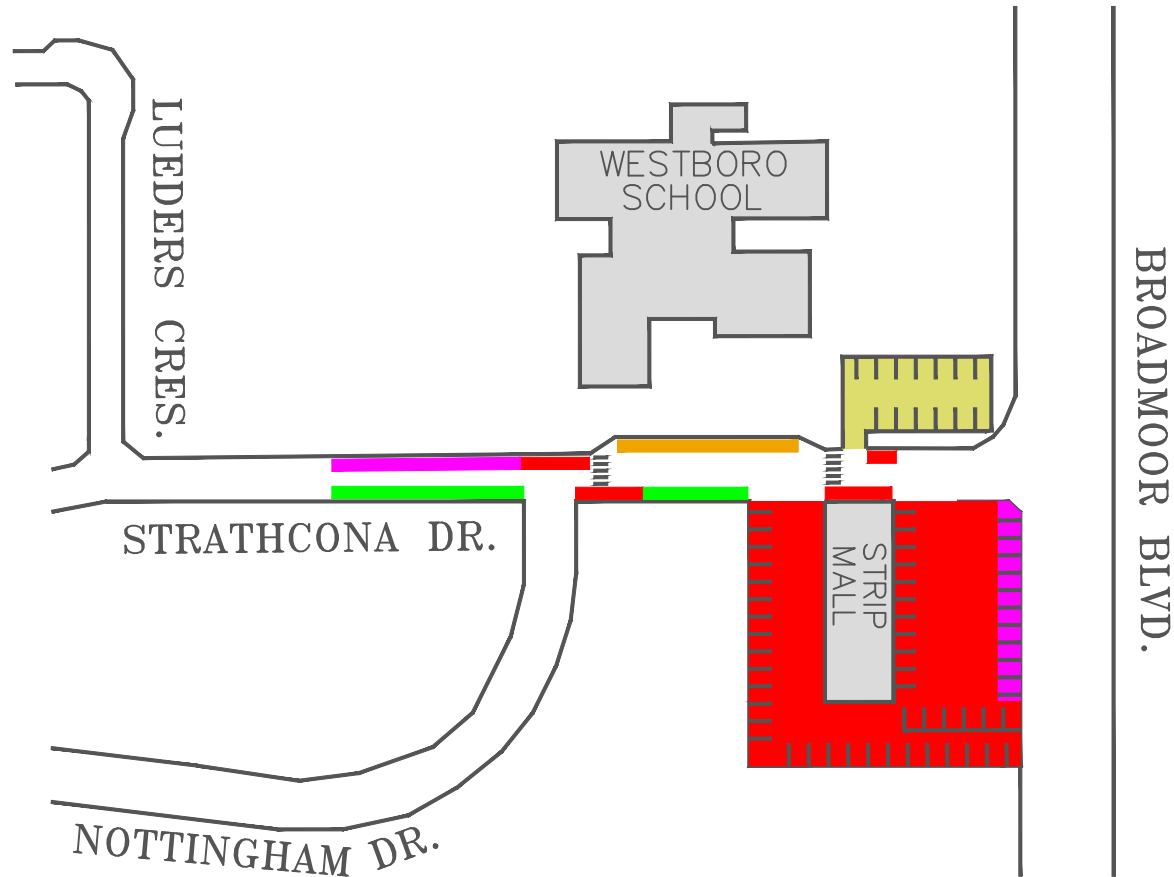

# Westboro School Traffic Management Plan

School Bus Zone	
Visitor Parking	
Staff Parking	
No Parking/No Stopping	
Short Term (15 min) Parking	

**School Bus Zone:**  
 School bus drop off/pick up times are 8:15am-8:45am, & between 3:00pm-3:30pm. Student drop off/pick up is not allowed from the school bus zone during these times.

**U-Turns:**  
 U-turns are prohibited on Strathcona Drive between Leuders Crescent and Broadmoor Boulevard.

**Strip Mall Parking:**  
 Parents can utilize the parking stalls on the east side of the strip mall lot for pick up and drop off. Do not park/stop in any of the other stalls. Do not park/stop in the centre area between stalls.