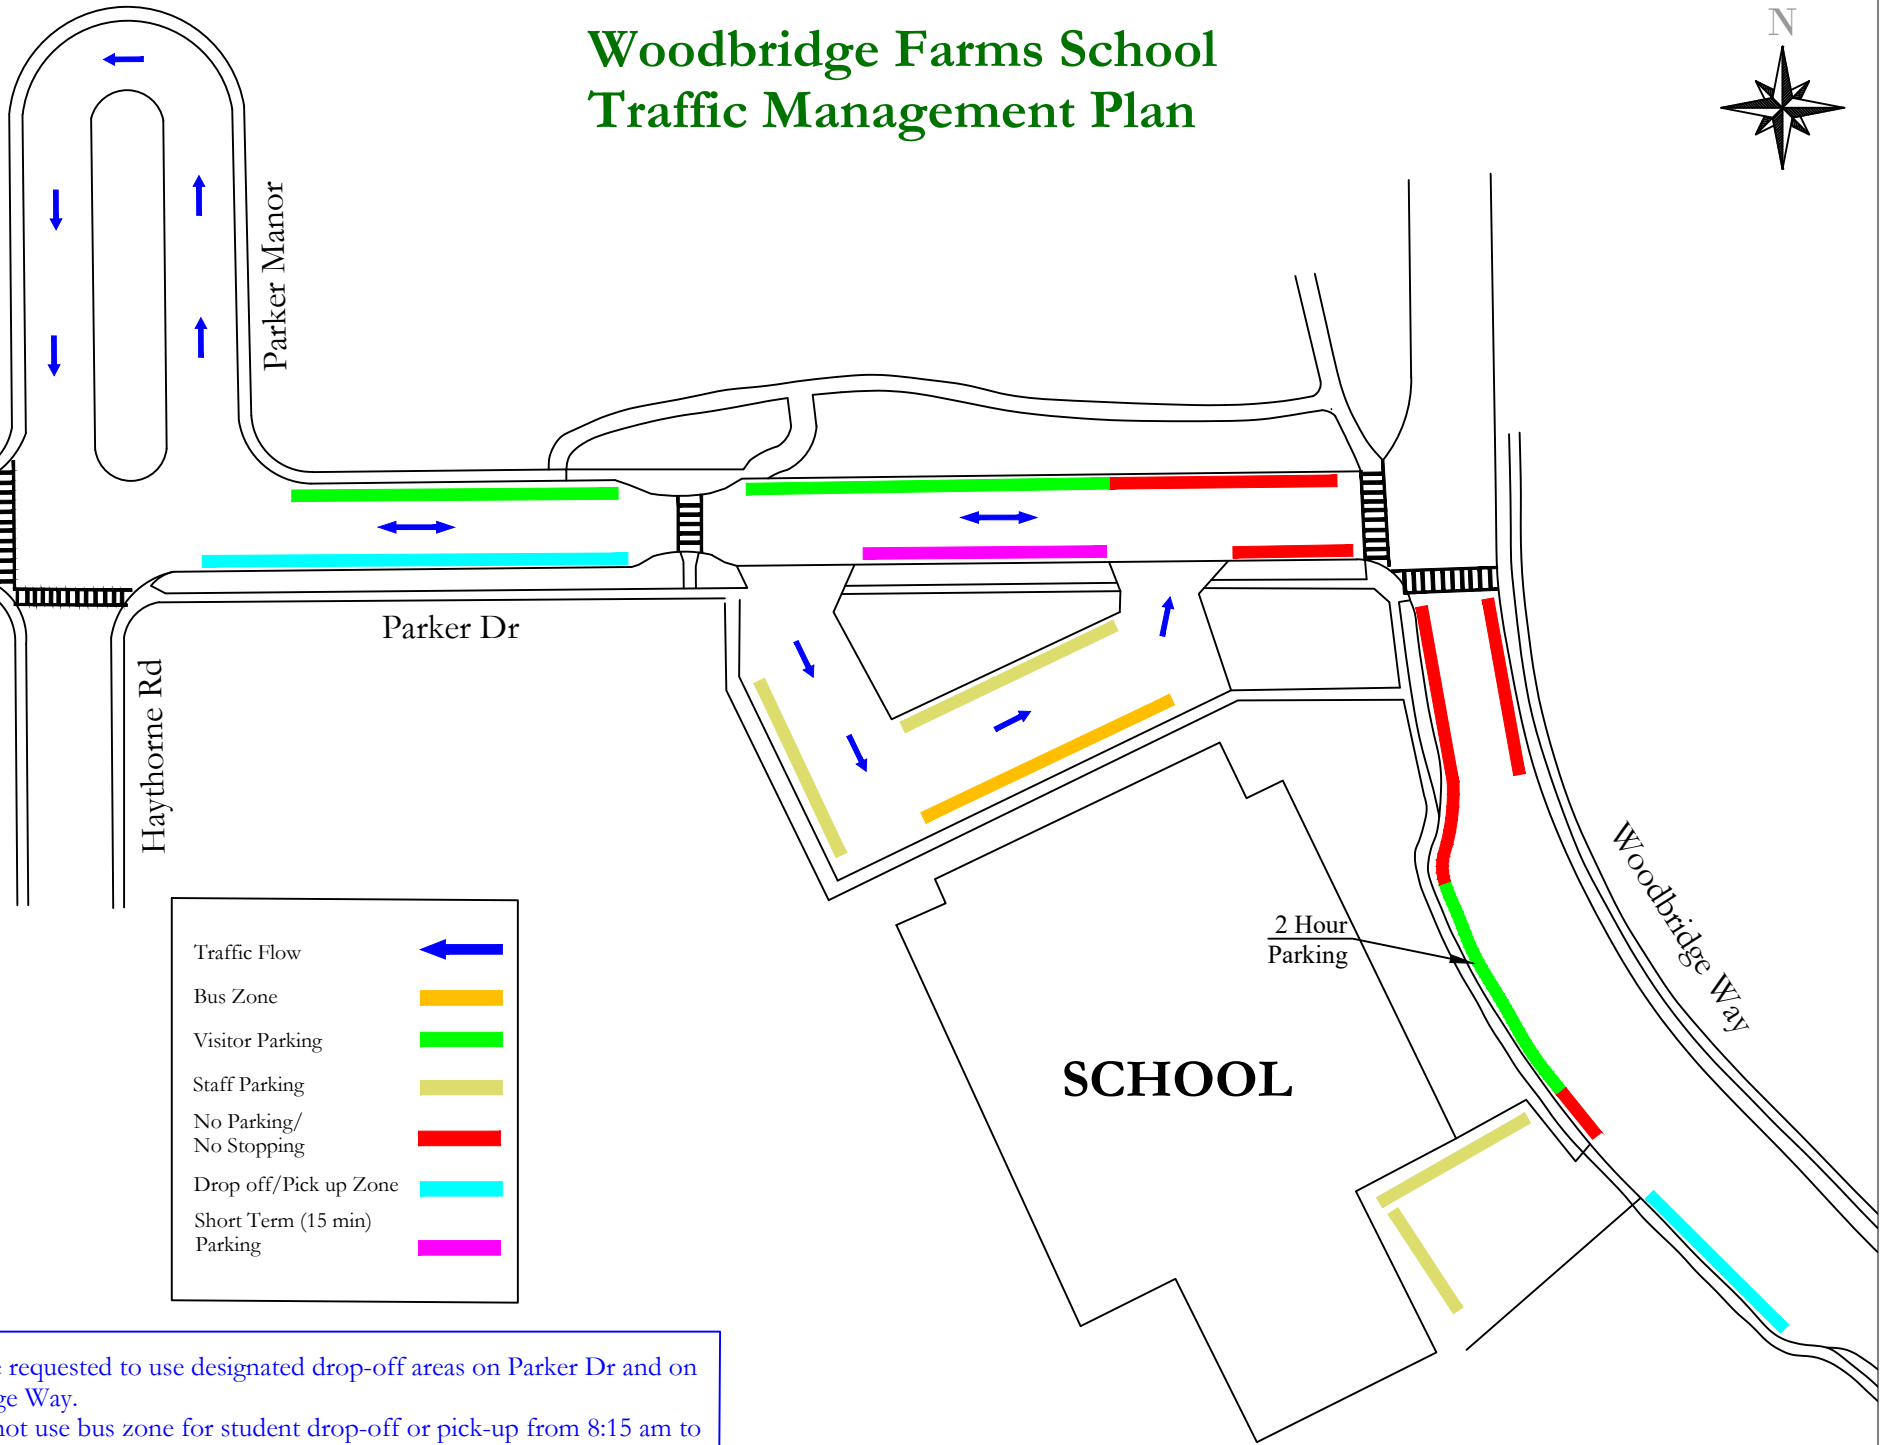

# Woodbridge Farms School Traffic Management Plan

Traffic Flow	
Bus Zone	
Visitor Parking	
Staff Parking	
No Parking/ No Stopping	
Drop off/Pick up Zone	
Short Term (15 min) Parking	

- Parents are requested to use designated drop-off areas on Parker Dr and on Woodbridge Way.
- Please do not use bus zone for student drop-off or pick-up from 8:15 am to 8:45 am and 3:00 pm to 3:30 pm.
- Parents/Students are requested to use the sidewalks to access the school rather than cutting through bus loop.